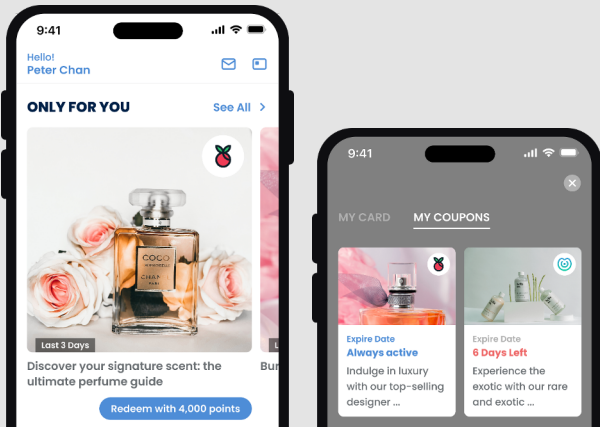

KEEP THE CONVERSATION GOING

Our loyalty platform let you take control of your brand and revolutionize customer experiences with an unparalleled fusion of online and offline channels. Seamlessly acquire new customers, retain existing ones, and customize your approach to meet any demand with our scalable and extendable platform.

MOTHERAPP

Connect with your customers like never before

Never let the conversation end when your customers leave your physical or digital stores - Keep it going with Motherapp's loyalty platform. Engage, reward, and retain your customers with a powerful, all-in-one solution that will take your business to new heights. It's time to show your customers you care and keep them coming back for more.

OUR CLIENTS

What we offer

CREATE YOUR BRAND'S OWNED CHANNEL

- Beautiful app and website
- Easy sign-up and login
- Keep them informed with notifications

BUILD A LOYALTY CUSTOMER BASE

- Flexible loyalty points and tiers
- Digital coupon
- Mission eStamp

UNDERSTAND YOUR CUSTOMER

- CRM Portal
- Personalized offer
- Real-time dashboard

STREAMLINE YOUR OPERATIONS

- Easy to use
- Seamless OMO integration
- Frontline staff app

Ready for enterprise extension

Is your business facing complex enterprise requirements? Fear not - Motherapp's membership platform's enterprise extension has got you covered. Take your loyalty platform to the next level and tailor it to your specific needs, creating a truly unique and powerful solution that will revolutionize the way you engage with your customers.