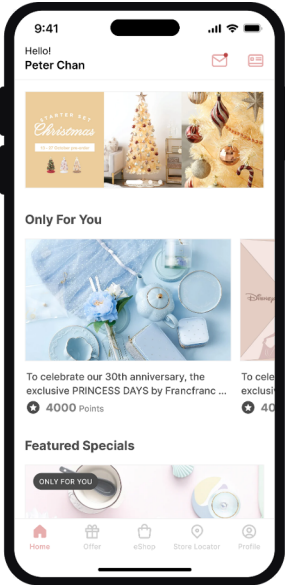

KEEP THE CONVERSATION GOING

Our loyalty platform let you take control of your brand and revolutionize customer experiences with an unparalleled fusion of online and offline channels. Seamlessly acquire new customers, retain existing ones, and customize your approach to meet any demand with our scalable and extendable platform.

MOTHERAPP

Connect with your customers like never before

Never let the conversation end when your customers leave your physical or digital stores - Keep it going with Motherapp's loyalty platform. Engage, reward, and retain your customers with a powerful, all-in-one solution that will take your business to new heights. It's time to show your customers you care and keep them coming back for more.

OUR CLIENTS

What we offer

CREATE YOUR BRAND'S OWNED CHANNEL

- Beautiful app and website
- Easy sign-up and login
- Keep them informed with notifications

BUILD A LOYALTY CUSTOMER BASE

- Flexible loyalty points and tiers
- Digital coupon
- Mission eStamp