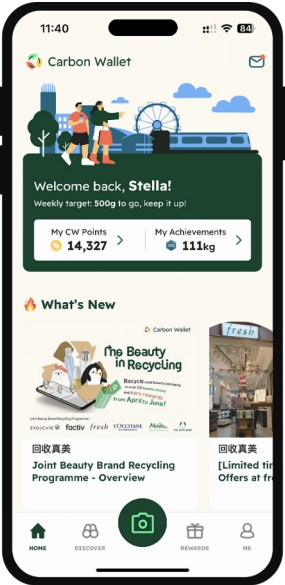

KEEP THE CONVERSATION GOING

Our loyalty platform let you take control of your brand and revolutionize customer experiences with an unparalleled fusion of online and offline channels. Seamlessly acquire new customers, retain existing ones, and customize your approach to meet any demand with our scalable and extendable platform.

MOTHERAPP

Connect with your customers like never before

Never let the conversation end when your customers leave your physical or digital stores - Keep it going with Motherapp's loyalty platform. Engage, reward, and retain your customers with a powerful, all-in-one solution that will take your business to new heights. It's time to show your customers you care and keep them coming back for more.

OUR CLIENTS

What we offer

CREATE YOUR BRAND'S OWNED CHANNEL

- Beautiful app and website
- Easy sign-up and login
- Keep them informed with notifications

BUILD A LOYALTY CUSTOMER BASE

- Flexible loyalty points and tiers
- Digital coupon
- Mission eStamp