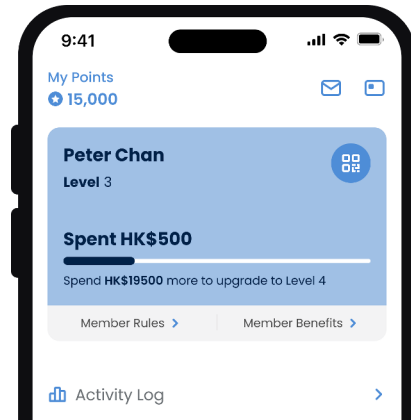

MOTHERAPP

Connect with your customers like never before

Never let the conversation end when your customers leave your physical or digital stores - Keep it going with Motherapp's loyalty platform. Engage, reward, and retain your customers with a powerful, all-in-one solution that will take your business to new heights. It's time to show your customers you care and keep them coming back for more.

OUR CLIENTS

What we offer

CREATE YOUR BRAND'S OWNED CHANNEL

- Beautiful app and website
- Easy sign-up and login
- Keep them informed with notifications

BUILD A LOYALTY CUSTOMER BASE

- Flexible loyalty points and tiers
- Digital coupon
- Mission eStamp

UNDERSTAND YOUR CUSTOMER

- CRM Portal
- Personalized offer
- Real-time dashboard

STREAMLINE YOUR OPERATIONS

- Easy to use
- Seamless OMO integration
- Frontline staff app

Ready for enterprise extension

Is your business facing complex enterprise requirements? Fear not - Motherapp's membership platform's enterprise extension has got you covered. Take your loyalty platform to the next level and tailor it to your specific needs, creating a truly unique and powerful solution that will revolutionize the way you engage with your customers.