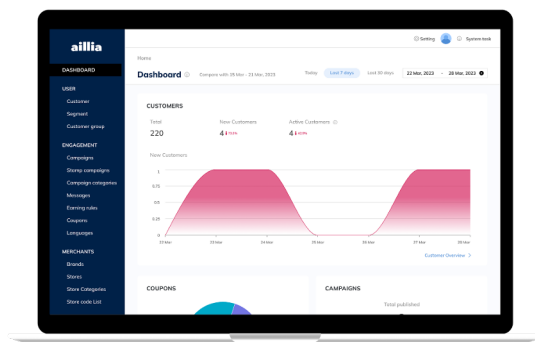

OUR CLIENTS

What we offer

CREATE YOUR BRAND'S OWNED CHANNEL

- Beautiful app and website
- Easy sign-up and login
- Keep them informed with notifications

BUILD A LOYALTY CUSTOMER BASE

- Flexible loyalty points and tiers
- Digital coupon
- Mission eStamp

UNDERSTAND YOUR CUSTOMER

- CRM Portal
- Personalized offer
- Real-time dashboard

STREAMLINE YOUR OPERATIONS

- Easy to use
- Seamless OMO integration
- Frontline staff app

Ready for enterprise extension

Is your business facing complex enterprise requirements? Fear not - Motherapp's membership platform's enterprise extension has got you covered. Take your loyalty platform to the next level and tailor it to your specific needs, creating a truly unique and powerful solution that will revolutionize the way you engage with your customers.