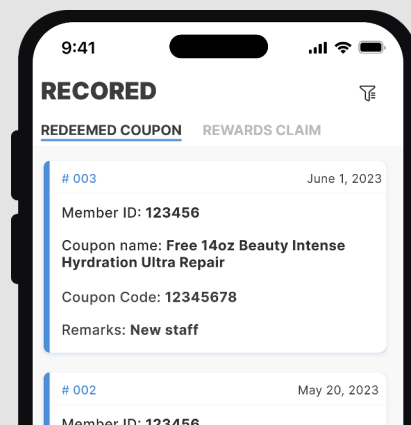

STREAMLINE YOUR OPERATIONS

- Easy to use
- Seamless OMO integration
- Frontline staff app