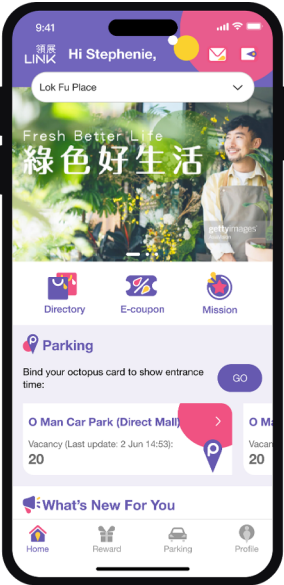

KEEP THE CONVERSATION GOING

Our loyalty platform let you take control of your brand and revolutionize customer experiences with an unparalleled fusion of online and offline channels. Seamlessly acquire new customers, retain existing ones, and customize your approach to meet any demand with our scalable and extendable platform.

MOTHERAPP

Connect with your customers like never before

Never let the conversation end when your customers leave your physical or digital stores - Keep it going with Motherapp's loyalty platform. Engage, reward, and retain your customers with a powerful, all-in-one solution that will take your business to new heights. It's time to show your customers you care and keep them coming back for more.

OUR CLIENTS

What we offer

CREATE YOUR BRAND'S OWNED CHANNEL

- Beautiful app and website
- Easy sign-up and login
- Keep them informed with notifications

BUILD A LOYALTY CUSTOMER BASE

- Flexible loyalty points and tiers
- Digital coupon
- Mission eStamp